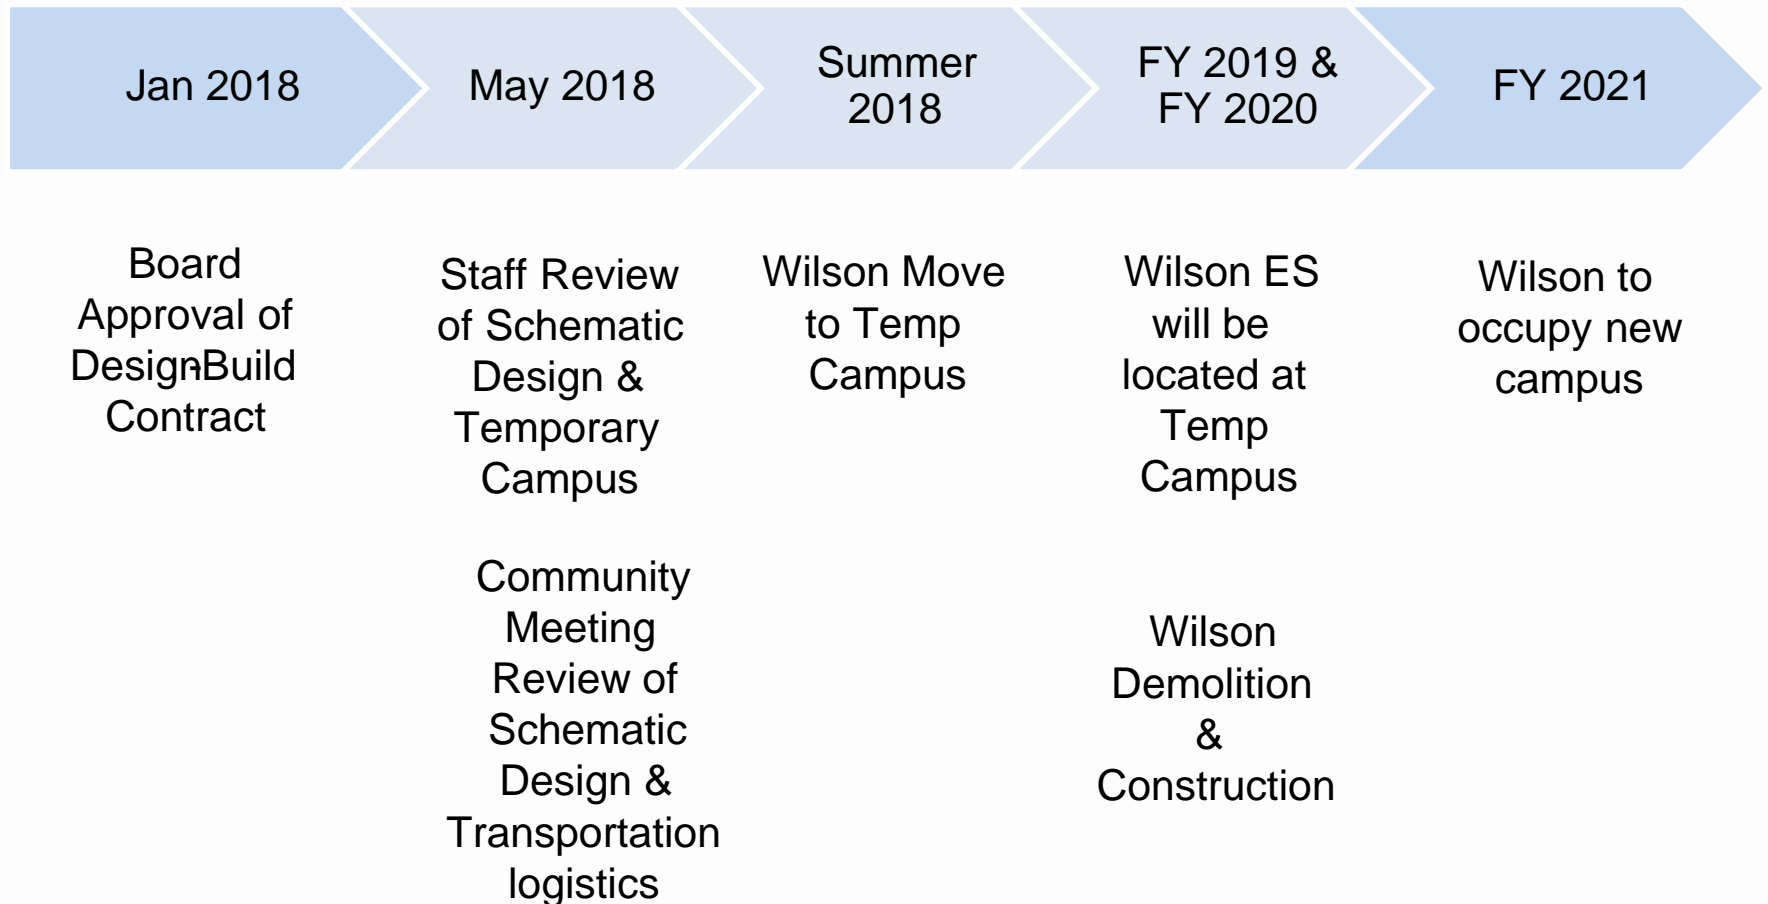

Existing v. Proposed Campus

Site Plan

Level 1 Floor Plan

Level 1 Floor Plan Admin & MPR

Level 2 Floor Plan

Main Drop-Off Plaza View

Wilson ES Projected Timeline

Note: DSA review times and unknown conditions in construction may effect project timeline