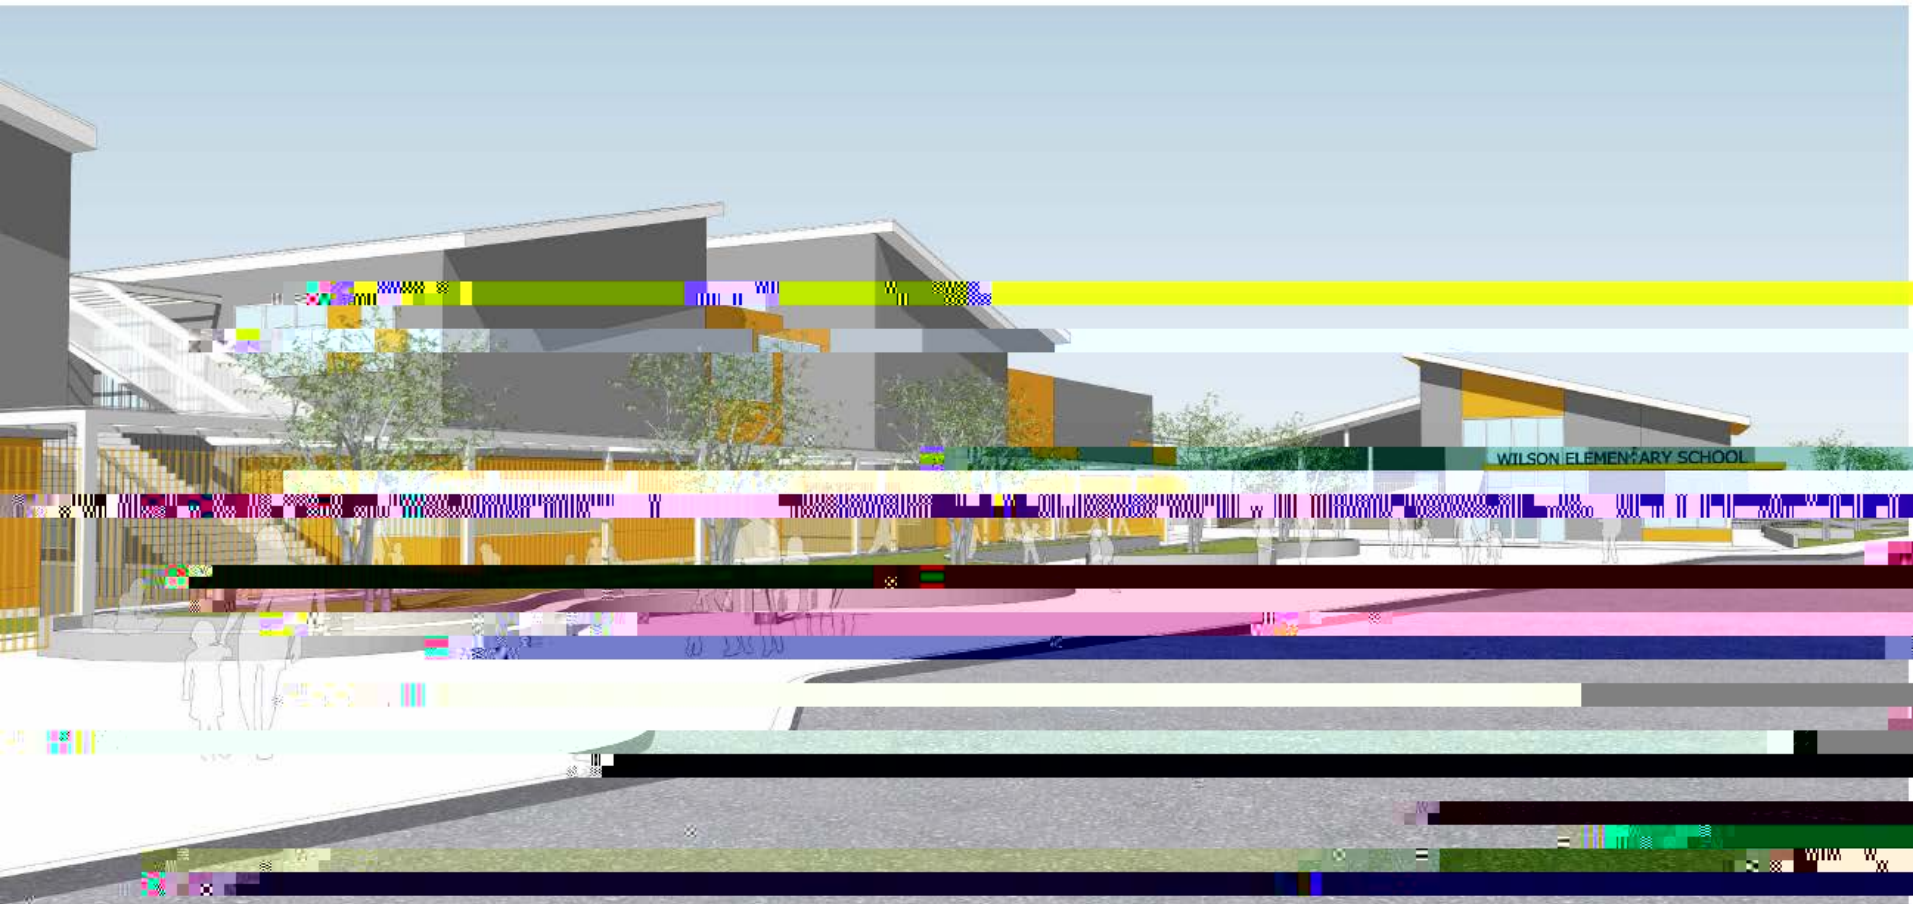

Existing v. Proposed Campus

Site Plan

Level 1 Floor Plan

Level 1 Floor Plan Admin & MPR

Level 2 Floor Plan

Main Drop-Off Plaza View

Wilson ES Projected Timeline

Note: DSA review times and unknown conditions in construction may effect project timeline